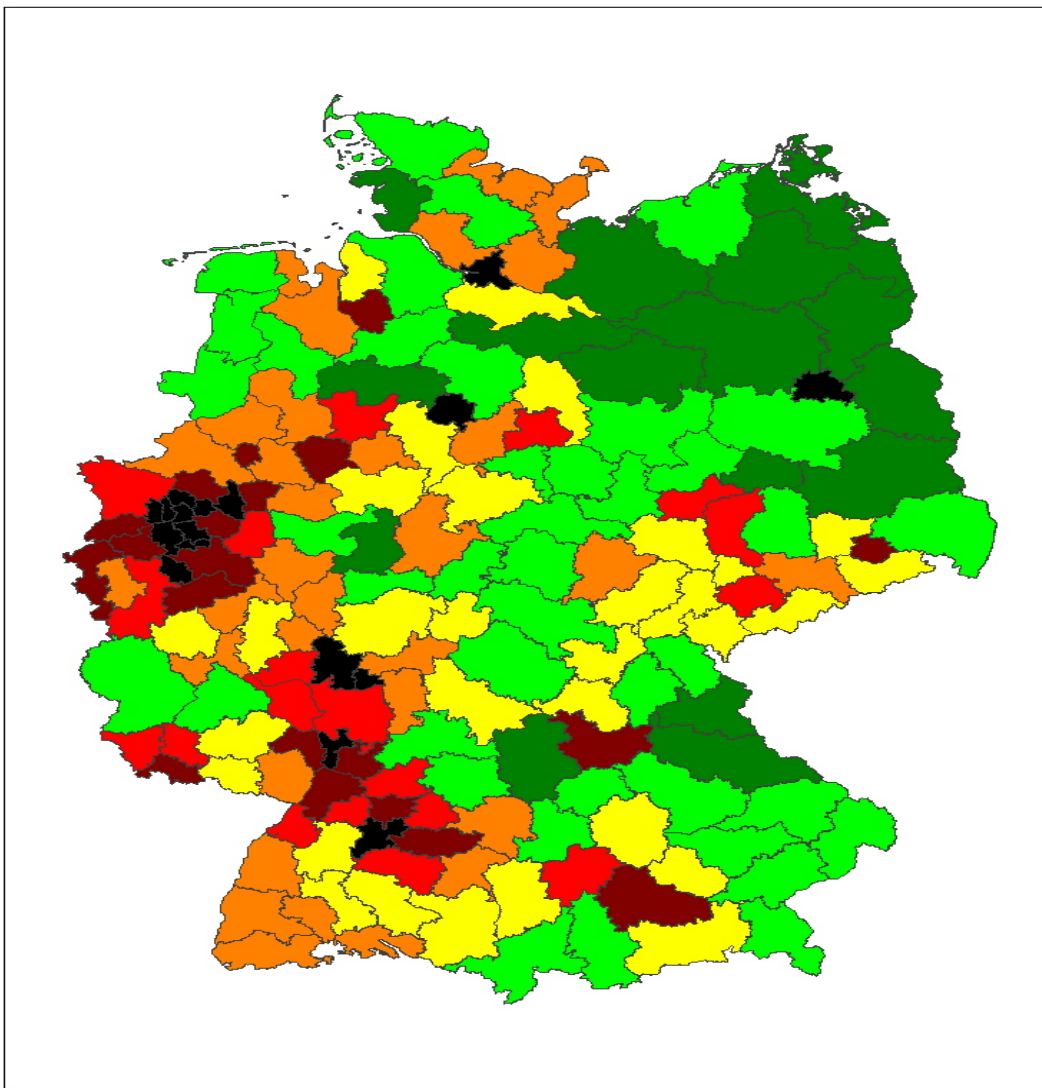

# Population density (inhabitants per sq. km.), Employment Agency districts\*

- The three Employment Agency districts covering Berlin have been summarised as one region.